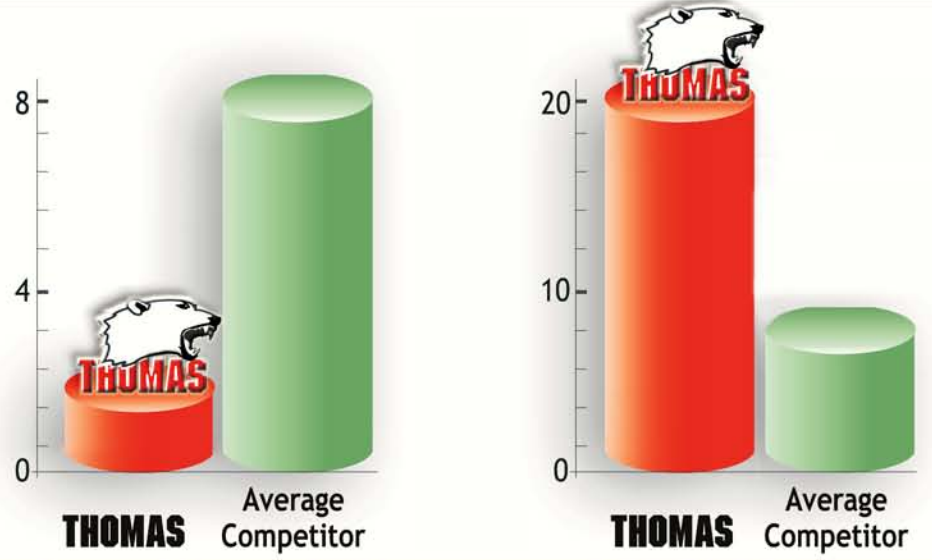

Thomas vs. Competitors:

Downtime (days/year)   Average lifetime (years)

Source: Survey of Thomas dealers and customers

Keep it simple - Thomas SIMPLE

Thomas Skid Steer Loaders minimize costs and maximize work time. With a Thomas machine hard at work, you can focus on your business, while trusting Thomas to work for you.

Thomas Equipment Inc.
1-866-BE-TOUGH
www.thomas-equipment.com